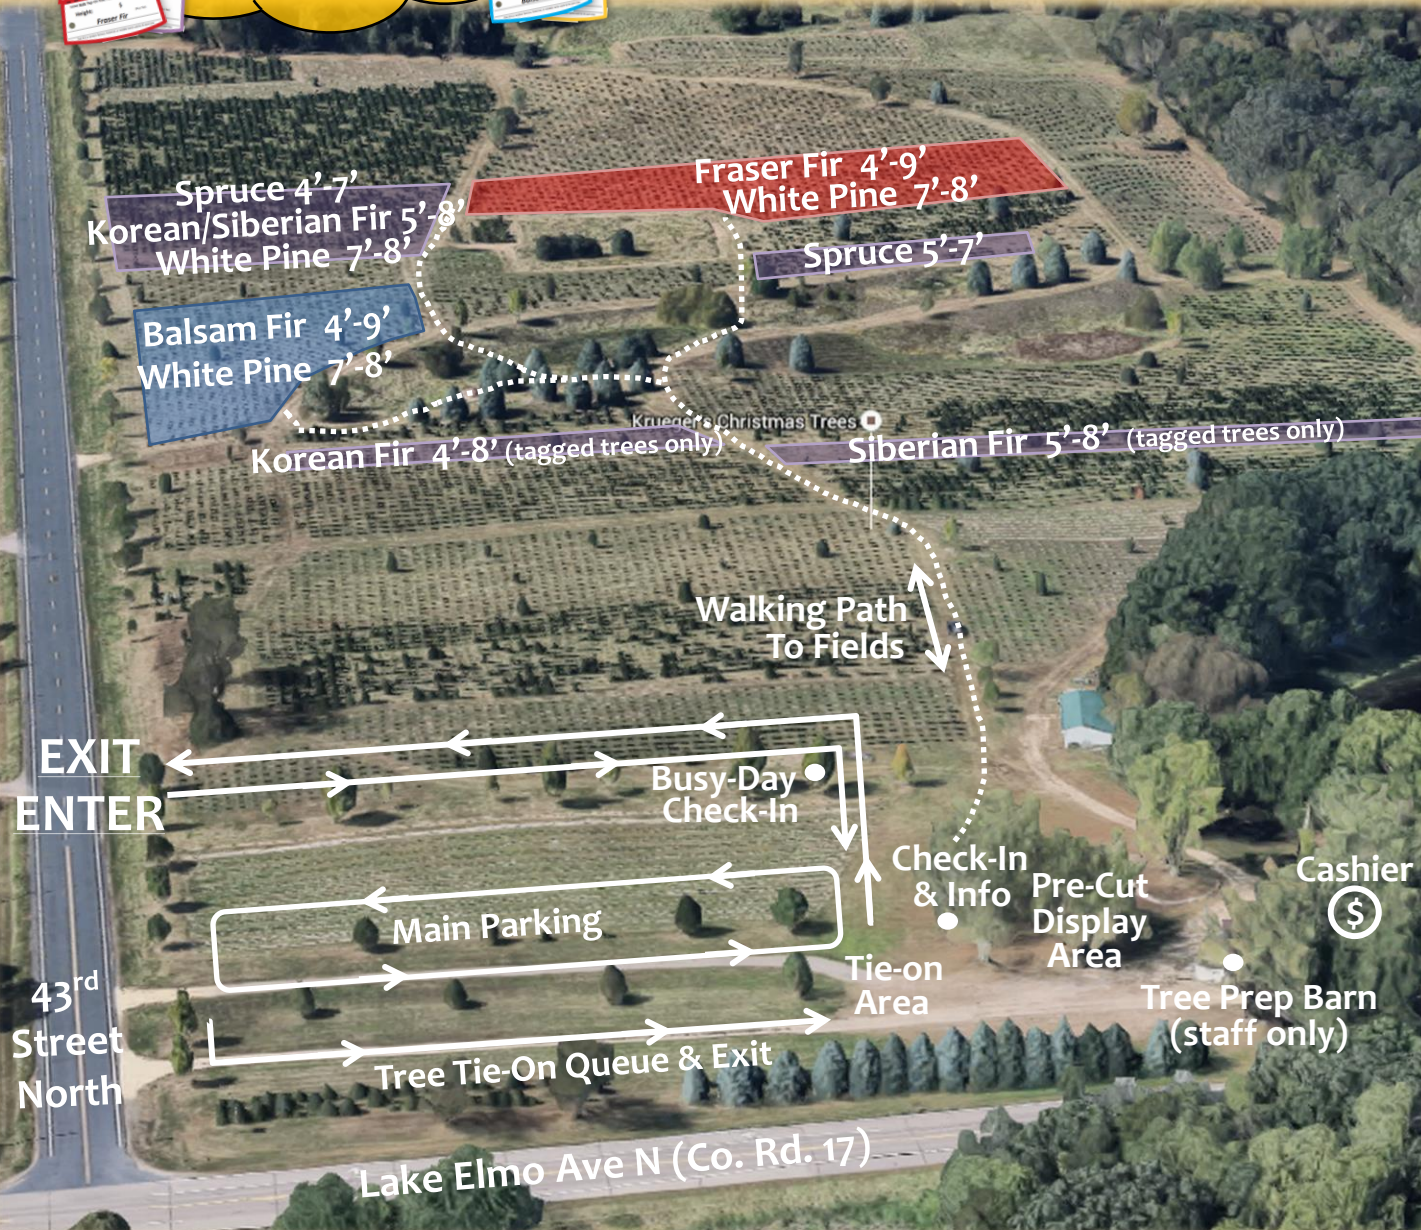

# 2024 Cut-Your-Own Field Map

More Info  
On Website →

Plus Updated  
Tree Availability

**Only Cut Trees  
with Price Tags!**  
No Tag = Not For Sale

*(Pre-cut only in 2024)  
(Balsam are very similar)*

EXIT  
ENTER

43<sup>rd</sup>  
Street  
North

Lake Elmo Ave N (Co. Rd. 17)